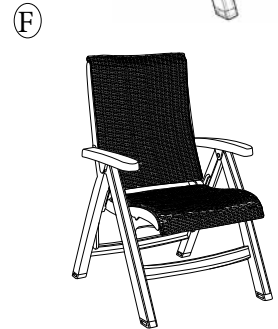

Description	Reference Number	Color	Pack Weight Each LBS	Pack Volume CU FT	QTY	Suggested List Price $ Ea.
LOW TABLES						
BB. OASIS^S 18" x 18" Low Table with Cupholders	99018004	WH	4.79	8.40	14	$45.00
CC. BAHIA^F 16" x 16" Low Table	CT052004	WH	4.00	0.39	1	$38.00
	CT052078	AG				$42.00
	CT052008	WD				$42.00
	CT052037	BZ				$42.00
	CT052152	FG				$42.00
DD. <i>New!</i> ATLANTICA^{CH} 20" x 20" Low Table	US020002 US020004 US020037	CH WH BZ	5.10	1.09	1	$128.00
FOLDING SLING CHAIRS						
A. JERSEY^F Midback Folding Sling Chair - White Frame	CT089004	HG	15.69	7.84	2	$212.00
B. BELIZE^F Midback Folding Sling Chair - White Frame	CT532004	BL	21.46	8.57	2	$252.00
	CT352004	KH				
	CT393004 CT354004	FG SB				
C. BELIZE^F Midback Folding Sling Chair - Bronze Mist Frame	CT352037	KH	21.46	8.57	2	$272.00
D. BELIZE^F Midback Folding Sling Chair - Wood Frame	CT352008	KH	21.46	8.57	2	$272.00
E. BELIZE^F Midback Folding Sling Chair - Sandstone Frame	CT355066	TP	21.46	8.57	2	$272.00
ALL WEATHER WICKER FURNITURE						
F. JAVA^F All-Weather Wicker Folding Chair - Bronze Mist Frame	CT356037	ES	21.46	8.57	2	$360.00
	CT357008	HO				$360.00
	CT406181	MC				$360.00
G. JAVA All-Weather Wicker Chaise	US465237	ES	30.70	98.72	12	$448.00
	US645237	ES	32.00	38.98	2	$498.00
	US465208	HO	30.70	98.72	12	$448.00
	US645208	HO	32.00	38.98	2	$498.00
	<i>New Color!</i> US465281	MC	30.70	98.72	12	$448.00
	<i>Taupe Frame</i> US524681	MC	32.00	38.98	2	$498.00

Key: Sling Legend: KH - Khaki Resin Legend: TP - Taupe ^{CH}Made in China
BL - Blue AG - Amazon Green WD - Teakwood ^FMade in France
FG - Fern Green TP - Taupe FG - Fern Green ^SMade in Spain
HG - Hunter Green Wicker Weave Legend: ES - Espresso HO - Honey MC - Moccachino