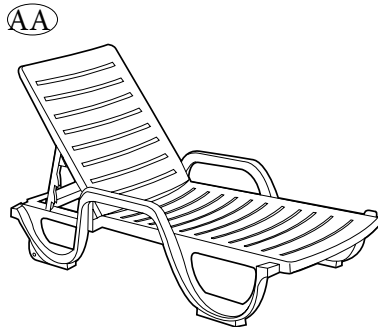

Description	Reference Number	Color	Pack Weight Each LBS	Pack Volume CU FT	QTY	Suggested List Price $ Ea.
ADJUSTABLE SLING CHAISE						
A. CALYPSO Adjustable Sling Chaise - White Frame	US476152	FG	30.70	98.72	12	$340.00
	US746152	FG	32.00	38.98	2	$390.00
	US476006	BL	30.70	98.72	12	$340.00
	US746006	BL	32.00	38.98	2	$390.00
	US476181	TP	30.70	98.72	12	$340.00
	US746181	TP	32.00	38.98	2	$390.00
	US476241	TQ	30.70	98.72	12	$340.00
	US746241	TQ	32.00	38.98	2	$390.00
	US476552	BG	30.70	98.72	12	$340.00
	US746552	BG	32.00	38.98	2	$390.00
	US376550	SB	30.70	98.72	12	$340.00
	US736550	SB	32.00	38.98	2	$390.00
Sandstone Frame	US366181	TP	30.70	98.72	12	$374.00
	US636181	TP	32.00	38.98	2	$424.00
Bronze Mist Frame	US337241	TQ	30.70	98.72	12	$374.00
	US373241	TQ	32.00	38.98	2	$424.00
REPLACEMENT FRAMES FOR BELIZE, CALYPSO AND JAVA PRODUCTS						
1. Belize Replacement Sling^{CH}	US532006	BL	4.41	.028	1	$100.00
	US352003	KH				
	US532152	FG				
	US354550	SB				
	US355181	TP				
2. Calypso Replacement Sling^{CH}	US673152	FG/WH	11.39	21.72	12	$170.00
	US673006	BL/WH				
	US673181	TP/WH				
	US673241	TQ/WH				
	US673552	BG/WH				
	US673550	SB/WH				
	US663181	TP/SA				
US733241	TQ/BZ					
3. Java^{CH} All-Weather Wicker Chaise Replacement Frame <i>New Color!</i>	US456137	ES	12.86	22.07	12	$300.00
	US456108	HO				
	US456181	MO				
ADJUSTABLE RESIN CHAISE & DECK CHAIR						
AA.BAHIA Stacking Adjustable Chaise <i>*Backrest is RTA</i>	44031004	WH	29.17	51.90	6	$206.00
	44031066	SA	29.17	51.90	6	$227.00
	44031104*	WH	26.25	95.98	18	$194.00
	44031166*	SA	26.25	95.98	18	$215.00
BB.BAHIA Stacking Deck Chair	47658004	WH	25.50	61.43	10	$177.00
	47658066	SA				$195.00
CHAISE & DECK CHAIR CUSHIONS						
AAA.CONTRACT CHAISE CUSHION WITH HOOD	98230431	WH	7.00	23.09	6	$228.00
	98239231	RB				
	98238131	TP				
	98235031	SB				
	98235231	FG				
	98234131	BG				
	98233131	TQ				
BBB. DECK CHAIR CUSHION WITH HOOD	98415031	SB	7.00	33.19	10	$210.00
	98418131	TP				

Key: Sling Legend:
BL - Blue
BG - Beige
FG - Fern Green
TP - Taupe
TQ - Turquoise
SB - Spa Blue

Resin Legend:
SA - Sandstone
WH - White

Wicker Legend:
ES - Espresso
HO - Honey
MO - Moccachino

Cushion Legend:
BG - Beige
FG - Fern Green
RB - Royal Blue
SB - Spa Blue
TP - Taupe
TQ - Turquoise
WH - White

Replaceable Frames Legend:
FG/WH - Fern Green Sling/White Frame
BL/WH - Blue Sling/White Frame
TP/WH - Taupe Sling/White Frame
TQ/WH - Turquoise Sling/White Frame
BG/WH - Beige Sling/White Frame
SB/WH - Spa Blue Sling/White Frame
TP/SA - Taupe Sling/Sandstone Frame
TQ/BZ - Turquoise Sling/Bronze Frame

^{CH}Made in China