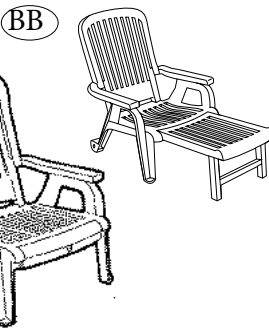

Description	Reference Number	Color	Pack Weight Each LBS	Pack Volume CU FT	QTY	Suggested List Price $ Ea.
ADJUSTABLE SLING CHAISE						
A. CALYPSO Adjustable Sling Chaise - White Frame	US476152	FG	30.70	98.72	12	$340.00
	US746152	FG	32.00	38.98	2	$390.00
	US476006	BL	30.70	98.72	12	$340.00
	US746006	BL	32.00	38.98	2	$390.00
	US476181	TP	30.70	98.72	12	$340.00
	US746181	TP	32.00	38.98	2	$390.00
	US476241	TQ	30.70	98.72	12	$340.00
	US746241	TQ	32.00	38.98	2	$390.00
	US476552	BG	30.70	98.72	12	$340.00
	US746552	BG	32.00	38.98	2	$390.00
	US376550	SB	30.70	98.72	12	$340.00
	US736550	SB	32.00	38.98	2	$390.00
Sandstone Frame	US366181	TP	30.70	98.72	12	$374.00
	US636181	TP	32.00	38.98	2	$424.00
Bronze Mist Frame	US337241	TQ	30.70	98.72	12	$374.00
	US373241	TQ	32.00	38.98	2	$424.00
REPLACEMENT FRAMES FOR BELIZE, CALYPSO AND JAVA PRODUCTS						
1. Belize Replacement Sling^{CH}	US532006	BL	4.41	.028	1	$100.00
	US352003	KH				
	US532152	FG				
	US354550	SB				
	US355181	TP				
2. Calypso Replacement Sling^{CH}	US673152	FG/WH	11.39	21.72	12	$170.00
	US673006	BL/WH				
	US673181	TP/WH				
	US673241	TQ/WH				
	US673552	BG/WH				
	US673550	SB/WH				
	US663181	TP/SA				
US733241	TQ/BZ					
3. Java^{CH} All-Weather Wicker Chaise Replacement Frame <i>New Color!</i>	US456137	ES	12.86	22.07	12	$300.00
	US456108	HO				
	US456181	MO				
ADJUSTABLE RESIN CHAISE & DECK CHAIR						
AA.BAHIA Stacking Adjustable Chaise <i>*Backrest is RTA</i>	44031004	WH	29.17	51.90	6	$206.00
	44031066	SA	29.17	51.90	6	$227.00
	44031104*	WH	26.25	95.98	18	$194.00
	44031166*	SA	26.25	95.98	18	$215.00
BB.BAHIA Stacking Deck Chair	47658004	WH	25.50	61.43	10	$177.00
	47658066	SA				$195.00
CHAISE & DECK CHAIR CUSHIONS						
AAA.CONTRACT CHAISE CUSHION WITH HOOD	98230431	WH	7.00	23.09	6	$228.00
	98239231	RB				
	98238131	TP				
	98235031	SB				
	98235231	FG				
	98234131	BG				
	98233131	TQ				
BBB. DECK CHAIR CUSHION WITH HOOD	98415031	SB	7.00	33.19	10	$210.00
	98418131	TP				

Key: Sling Legend:
BL - Blue
BG - Beige
FG - Fern Green
TP - Taupe
TQ - Turquoise
SB - Spa Blue

Resin Legend:
SA - Sandstone
WH - White

Wicker Legend:
ES - Espresso
HO - Honey
MO - Moccachino

Cushion Legend:
BG - Beige
FG - Fern Green
RB - Royal Blue
SB - Spa Blue
TP - Taupe
TQ - Turquoise
WH - White

Replaceable Frames Legend:
FG/WH - Fern Green Sling/White Frame
BL/WH - Blue Sling/White Frame
TP/WH - Taupe Sling/White Frame
TQ/WH - Turquoise Sling/White Frame
BG/WH - Beige Sling/White Frame
SB/WH - Spa Blue Sling/White Frame
TP/SA - Taupe Sling/Sandstone Frame
TQ/BZ - Turquoise Sling/Bronze Frame

^{CH}Made in China