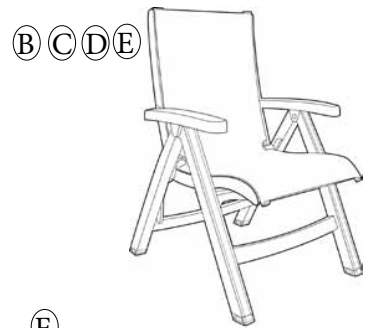

Description	Reference Number	Color	Pack Weight Each LBS	Pack Volume CU FT	QTY	Suggested List Price $ Ea.
LOW TABLES						
BB. OASIS^S 18" x 18" Low Table with Cupholders	99018004	WH	4.79	8.40	14	$45.00
CC. BAHIA^F 16" x 16" Low Table	CT052004	WH	4.00	0.39	1	$38.00
	CT052078	AG				$42.00
	CT052008	WD				$42.00
	CT052037	BZ				$42.00
	CT052152	FG				$42.00
DD. <i>New!</i> ATLANTICA^{CH} 20" x 20" Low Table	US020002 US020004 US020037	CH WH BZ	5.10	1.09	1	$128.00
FOLDING SLING CHAIRS						
A. JERSEY^F Midback Folding Sling Chair - White Frame	CT089004	HG	15.69	7.84	2	$212.00
B. BELIZE^F Midback Folding Sling Chair - White Frame	CT532004	BL	21.46	8.57	2	$252.00
	CT352004	KH				
	CT393004 CT354004	FG SB				
C. BELIZE^F Midback Folding Sling Chair - Bronze Mist Frame	CT352037	KH	21.46	8.57	2	$272.00
D. BELIZE^F Midback Folding Sling Chair - Wood Frame	CT352008	KH	21.46	8.57	2	$272.00
E. BELIZE^F Midback Folding Sling Chair - Sandstone Frame	CT355066	TP	21.46	8.57	2	$272.00
ALL WEATHER WICKER FURNITURE						
F. JAVA^F All-Weather Wicker Folding Chair - Bronze Mist Frame	CT356037	ES	21.46	8.57	2	$360.00
	CT357008	HO				$360.00
	CT406181	MC				$360.00
G. JAVA All-Weather Wicker Chaise	US465237	ES	30.70	98.72	12	$448.00
	US645237	ES	32.00	38.98	2	$498.00
	US465208	HO	30.70	98.72	12	$448.00
	US645208	HO	32.00	38.98	2	$498.00
	<i>New Color!</i> US465281	MC	30.70	98.72	12	$448.00
	<i>Taupe Frame</i> US524681	MC	32.00	38.98	2	$498.00

Key: Sling Legend: KH - Khaki Resin Legend: TP - Taupe ^{CH}Made in China
BL - Blue AG - Amazon Green WD - Teakwood ^FMade in France
FG - Fern Green TP - Taupe FG - Fern Green ^SMade in Spain
HG - Hunter Green Wicker Weave Legend: ES - Espresso HO - Honey MC - Moccachino