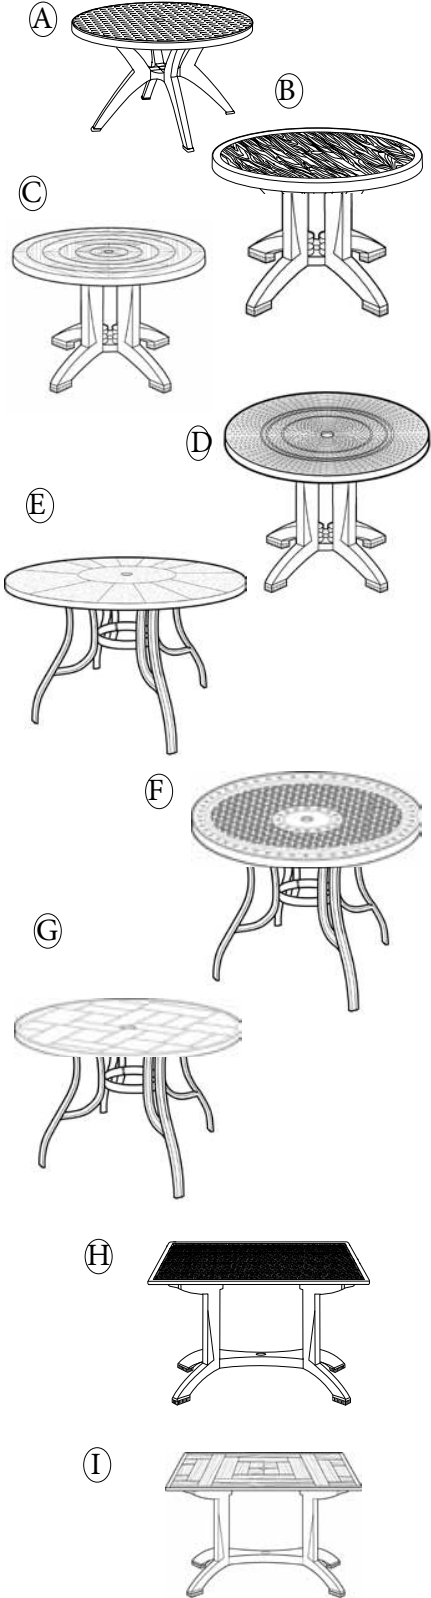

Key: AG - Amazon Green
BZ - Bronze Mist
CH - Charcoal
ES - Espresso
SA - Sandstone

WD - Teakwood
WH - White

^{FA}Made in France/Assembled in the USA