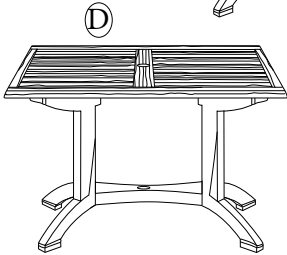

Description	Reference Number	Color	Pack Weight Each LBS	Pack Volume CU FT	QTY	Suggested List Price $ Ea.
EXTERIOR CHAIRS						
R. MIAMI LOWBACK Stacking Armchair	US282304	WH	8.00	33.12	16	$48.00
	US023004	WH	8.75	13.84	4	$60.00
	US282366	SA	8.00	33.12	16	$52.00
	US023066	SA	8.75	13.84	4	$64.00
	US282378	AG	8.00	33.12	16	$52.00
	US023078	AG	8.75	13.84	4	$64.00
S. MIAMI BISTRO Stacking Sidechair	US495504	WH	7.09	43.18	32	$39.00
	US495004	WH	7.75	10.59	4	$51.00
	US495517	BK	7.09	43.18	32	$42.00
	US495017	BK	7.75	10.59	4	$54.00
	US495578	AG	7.09	43.18	32	$42.00
	US495078	AG	7.75	10.59	4	$54.00
	US495502	CH	7.09	43.18	32	$48.00
	US495002	CH	7.75	10.59	4	$60.00
MOLDED MELAMINE PEDESTAL TABLES WITH UMBRELLA HOLE (TABLE SOLD COMPLETE)						
A. WINSTON 32" Square Table	US240208	TD	37.50	5.26	1	$450.00
B. WINSTON 36" Square Table	US420408	TD	46.30	6.74	1	$534.00
C. WINSTON 42" Round Table	US240608	TD	45.60	8.86	1	$534.00
D. WINSTON^{GA} 48" x 32" Table	US240808	TD	51.0	5.51	1	$640.00
MOLDED MELAMINE TABLETOPS WITHOUT UMBRELLA HOLE (TOPS AND BASES SOLD SEPARATELY)						
AA. 24" Square Use Ped Base 1000 or Alum. Tilt Top Base 100 or Bar Height Table Base or Alum. Central Base	99525125	GG	11.00	0.51	1	$107.00
	99525102	TS				$107.00
	99525158	CA				$107.00
	99525118	WI				$130.00
BB. 24" x 32" Use Ped Base 1000 or Alum. Tilt Top Base 100 or Bar Height Table Base or Alum. Central Base	99530004	WH	19.00	1.07	1	$134.00
	99530025	GG				$147.00
	99530002	TS				$147.00
	99530058	CA				$147.00
	99530076	AO				$147.00
	99530018	WI				$174.00
99530008	TD	$174.00				
<i>New Color!</i>						

Key: AG - Amazon Green TD - Teak Decor
AO - Aged Oak TS - Tokyo Stone
BK - Black WH - White
CA - Catalan WI - Wicker
CH - Charcoal
GG - Granite Green
SA - Sandstone

^{GA}Made in Germany/Assembled in the USA