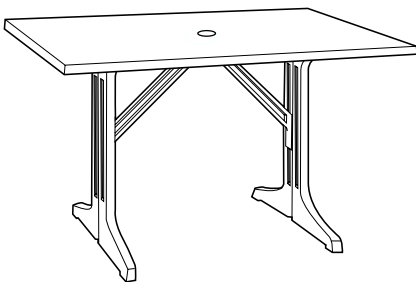

CC DD

EE

FF

GG

Description	Reference Number	Color	Pack Weight Each LBS	Pack Volume CU FT	QTY	Suggested List Price \$ Ea.
<b>MOLDED MELAMINE TABLETOPS WITH UMBRELLA HOLE (TOPS AND BASES SOLD SEPARATELY)</b>						
CC. 36" Round Use Ped. Base 2000 or Alum. Tilt Top Base 200 or Bar Height Tulip Table Base	99811002 99811037 99811018 99811008	TS OM WI TD	24.00	1.78	1	\$176.00 \$176.00 \$237.00 \$237.00
DD. 36" Round Desert Stone Textured Tops Use Ped. Base 2000 or Alum. Tilt Top Base 200 or Bar Height Tulip Table Base	9981TT37	BDR	24.00	1.78	1	\$237.00
EE. 42" Round Use Ped. Base 2000 or Resin Y Leg Base or Bar Height Tulip Table Base	99881004 99881025 99881058 99881002	WH GG CA TS	33.00	2.38	1	\$231.00 \$250.00 \$250.00 \$250.00
FF. 48" Round Use Resin Y Leg Base	99891304 99891325	WH GG	42.00	3.13	1	\$304.00 \$332.00
GG. 48" x 32" <sup>G</sup> with umbrella hole Use Ped. Base 2000 or Resin Lateral Base 1000 <i>New Color!</i>	99851204 99851325 99851302 99851358 99851376 99851318	WH GG TS CA AO WI	39.00	2.03	1	\$304.00 \$336.00 \$336.00 \$336.00 \$336.00 \$394.00