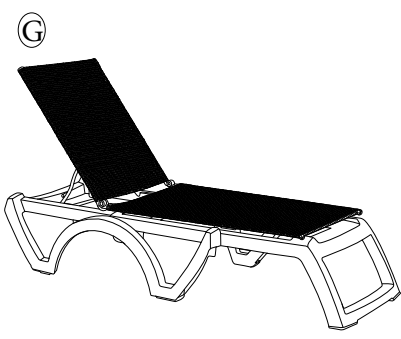

Description	Reference Number	Color	Pack Weight Each LBS	Pack Volume CU FT	QTY	Suggested List Price $ Ea.
LOW TABLES						
BB. OASIS^S 18" x 18" Low Table with Cupholders	99018004	WH	4.79	8.40	14	$45.00
CC. BAHIA^F 16" x 16" Low Table	CT052004	WH	4.00	0.39	1	$38.00
	CT052078	AG				$42.00
	CT052008	WD				$42.00
	CT052037	BZ				$42.00
	CT052152	FG				$42.00
DD. <i>New!</i> ATLANTICA^{CH} 20" x 20" Low Table	US020002 US020004 US020037	CH WH BZ	5.10	1.09	1	$128.00
FOLDING SLING CHAIRS						
A. JERSEY^F Midback Folding Sling Chair - White Frame	CT089004	HG	15.69	7.84	2	$212.00
B. BELIZE^F Midback Folding Sling Chair - White Frame	CT532004	BL	21.46	8.57	2	$252.00
	CT352004	KH				
	CT393004 CT354004	FG SB				
C. BELIZE^F Midback Folding Sling Chair - Bronze Mist Frame	CT352037	KH	21.46	8.57	2	$272.00
D. BELIZE^F Midback Folding Sling Chair - Wood Frame	CT352008	KH	21.46	8.57	2	$272.00
E. BELIZE^F Midback Folding Sling Chair - Sandstone Frame	CT355066	TP	21.46	8.57	2	$272.00
ALL WEATHER WICKER FURNITURE						
F. JAVA^F All-Weather Wicker Folding Chair - Bronze Mist Frame	CT356037	ES	21.46	8.57	2	$360.00
	CT357008	HO				$360.00
	CT406181	MC				$360.00
G. JAVA All-Weather Wicker Chaise	US465237	ES	30.70	98.72	12	$448.00
	US645237	ES	32.00	38.98	2	$498.00
	US465208	HO	30.70	98.72	12	$448.00
	US645208	HO	32.00	38.98	2	$498.00
	<i>New Color!</i> US465281	MC	30.70	98.72	12	$448.00
	<i>Taupe Frame</i> US524681	MC	32.00	38.98	2	$498.00

Key: Sling Legend: KH - Khaki Resin Legend: TP - Taupe ^{CH}Made in China
BL - Blue AG - Amazon Green WD - Teakwood ^FMade in France
FG - Fern Green TP - Taupe FG - Fern Green ^SMade in Spain
HG - Hunter Green Wicker Weave Legend: ES - Espresso HO - Honey MC - Moccachino