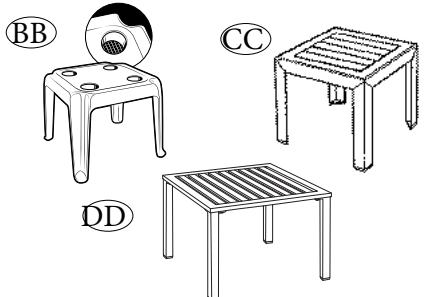

Description	Reference Number	Color	Pack Weight Each LBS	Pack Volume CU FT	QTY	Suggested List Price $ Ea.
LOW TABLES						
BB. OASIS^S 18" x 18" Low Table with Cupholders	99018004	WH	4.79	8.40	14	$45.00
CC. BAHIA^F 16" x 16" Low Table	CT052004	WH	4.00	0.39	1	$38.00
	CT052078	AG				$42.00
	CT052008	WD				$42.00
	CT052037	BZ				$42.00
	CT052152	FG				$42.00
DD. <i>New!</i> ATLANTICA^{CH} 20" x 20" Low Table	US020002 US020004 US020037	CH WH BZ	5.10	1.09	1	$128.00
FOLDING SLING CHAIRS						
A. JERSEY^F Midback Folding Sling Chair - White Frame	CT089004	HG	15.69	7.84	2	$212.00
B. BELIZE^F Midback Folding Sling Chair - White Frame	CT532004	BL	21.46	8.57	2	$252.00
	CT352004	KH				
	CT393004 CT354004	FG SB				
C. BELIZE^F Midback Folding Sling Chair - Bronze Mist Frame	CT352037	KH	21.46	8.57	2	$272.00
D. BELIZE^F Midback Folding Sling Chair - Wood Frame	CT352008	KH	21.46	8.57	2	$272.00
E. BELIZE^F Midback Folding Sling Chair - Sandstone Frame	CT355066	TP	21.46	8.57	2	$272.00
ALL WEATHER WICKER FURNITURE						
F. JAVA^F All-Weather Wicker Folding Chair - Bronze Mist Frame	CT356037	ES	21.46	8.57	2	$360.00
	CT357008	HO				$360.00
	CT406181	MC				$360.00
G. JAVA All-Weather Wicker Chaise	US465237	ES	30.70	98.72	12	$448.00
	US645237	ES	32.00	38.98	2	$498.00
	US465208	HO	30.70	98.72	12	$448.00
	US645208	HO	32.00	38.98	2	$498.00
	<i>New Color!</i> US465281	MC	30.70	98.72	12	$448.00
	<i>Taupe Frame</i> US524681	MC	32.00	38.98	2	$498.00

Key: Sling Legend: KH - Khaki Resin Legend: TP - Taupe ^{CH}Made in China
BL - Blue AG - Amazon Green WD - Teakwood ^FMade in France
FG - Fern Green TP - Taupe FG - Fern Green ^SMade in Spain
HG - Hunter Green Wicker Weave Legend: ES - Espresso HO - Honey MC - Moccachino