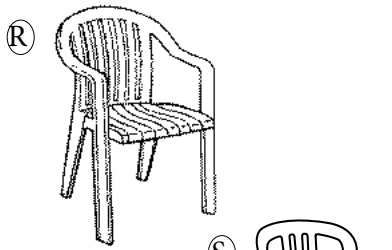

Description	Reference Number	Color	Pack Weight Each LBS	Pack Volume CU FT	QTY	Suggested List Price $ Ea.
EXTERIOR CHAIRS						
R. MIAMI LOWBACK Stacking Armchair	US282304	WH	8.00	33.12	16	$48.00
	US023004	WH	8.75	13.84	4	$60.00
	US282366	SA	8.00	33.12	16	$52.00
	US023066	SA	8.75	13.84	4	$64.00
	US282378	AG	8.00	33.12	16	$52.00
	US023078	AG	8.75	13.84	4	$64.00
S. MIAMI BISTRO Stacking Sidechair	US495504	WH	7.09	43.18	32	$39.00
	US495004	WH	7.75	10.59	4	$51.00
	US495517	BK	7.09	43.18	32	$42.00
	US495017	BK	7.75	10.59	4	$54.00
	US495578	AG	7.09	43.18	32	$42.00
	US495078	AG	7.75	10.59	4	$54.00
	US495502	CH	7.09	43.18	32	$48.00
	US495002	CH	7.75	10.59	4	$60.00
MOLDED MELAMINE PEDESTAL TABLES WITH UMBRELLA HOLE (TABLE SOLD COMPLETE)						
A. WINSTON 32" Square Table	US240208	TD	37.50	5.26	1	$450.00
B. WINSTON 36" Square Table	US420408	TD	46.30	6.74	1	$534.00
C. WINSTON 42" Round Table	US240608	TD	45.60	8.86	1	$534.00
D. WINSTON^{GA} 48" x 32" Table	US240808	TD	51.0	5.51	1	$640.00
MOLDED MELAMINE TABLETOPS WITHOUT UMBRELLA HOLE (TOPS AND BASES SOLD SEPARATELY)						
AA. 24" Square Use Ped Base 1000 or Alum. Tilt Top Base 100 or Bar Height Table Base or Alum. Central Base	99525125	GG	11.00	0.51	1	$107.00
	99525102	TS				$107.00
	99525158	CA				$107.00
	99525118	WI				$130.00
BB. 24" x 32" Use Ped Base 1000 or Alum. Tilt Top Base 100 or Bar Height Table Base or Alum. Central Base	99530004	WH	19.00	1.07	1	$134.00
	99530025	GG				$147.00
	99530002	TS				$147.00
	99530058	CA				$147.00
	99530076	AO				$147.00
	99530018	WI				$174.00
99530008	TD	$174.00				
<i>New Color!</i>						

Key: AG - Amazon Green TD - Teak Decor
AO - Aged Oak TS - Tokyo Stone
BK - Black WH - White
CA - Catalan WI - Wicker
CH - Charcoal
GG - Granite Green
SA - Sandstone

^{GA}Made in Germany/Assembled in the USA