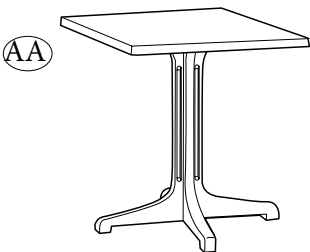

Description	Reference Number	Color	Pack Weight Each LBS	Pack Volume CU FT	QTY	Suggested List Price $ Ea.
EXTERIOR CHAIRS						
R. MIAMI LOWBACK Stacking Armchair	US282304	WH	8.00	33.12	16	$48.00
	US023004	WH	8.75	13.84	4	$60.00
	US282366	SA	8.00	33.12	16	$52.00
	US023066	SA	8.75	13.84	4	$64.00
	US282378	AG	8.00	33.12	16	$52.00
	US023078	AG	8.75	13.84	4	$64.00
S. MIAMI BISTRO Stacking Sidechair	US495504	WH	7.09	43.18	32	$39.00
	US495004	WH	7.75	10.59	4	$51.00
	US495517	BK	7.09	43.18	32	$42.00
	US495017	BK	7.75	10.59	4	$54.00
	US495578	AG	7.09	43.18	32	$42.00
	US495078	AG	7.75	10.59	4	$54.00
	US495502	CH	7.09	43.18	32	$48.00
	US495002	CH	7.75	10.59	4	$60.00
MOLDED MELAMINE PEDESTAL TABLES WITH UMBRELLA HOLE (TABLE SOLD COMPLETE)						
A. WINSTON 32" Square Table	US240208	TD	37.50	5.26	1	$450.00
B. WINSTON 36" Square Table	US420408	TD	46.30	6.74	1	$534.00
C. WINSTON 42" Round Table	US240608	TD	45.60	8.86	1	$534.00
D. WINSTON^{GA} 48" x 32" Table	US240808	TD	51.0	5.51	1	$640.00
MOLDED MELAMINE TABLETOPS WITHOUT UMBRELLA HOLE (TOPS AND BASES SOLD SEPARATELY)						
AA. 24" Square Use Ped Base 1000 or Alum. Tilt Top Base 100 or Bar Height Table Base or Alum. Central Base	99525125	GG	11.00	0.51	1	$107.00
	99525102	TS				$107.00
	99525158	CA				$107.00
	99525118	WI				$130.00
BB. 24" x 32" Use Ped Base 1000 or Alum. Tilt Top Base 100 or Bar Height Table Base or Alum. Central Base	99530004	WH	19.00	1.07	1	$134.00
	99530025	GG				$147.00
	99530002	TS				$147.00
	99530058	CA				$147.00
	99530076	AO				$147.00
	99530018	WI				$174.00
99530008	TD	$174.00				
<i>New Color!</i>						

Key: AG - Amazon Green TD - Teak Decor
AO - Aged Oak TS - Tokyo Stone
BK - Black WH - White
CA - Catalan WI - Wicker
CH - Charcoal
GG - Granite Green
SA - Sandstone

^{GA}Made in Germany/Assembled in the USA