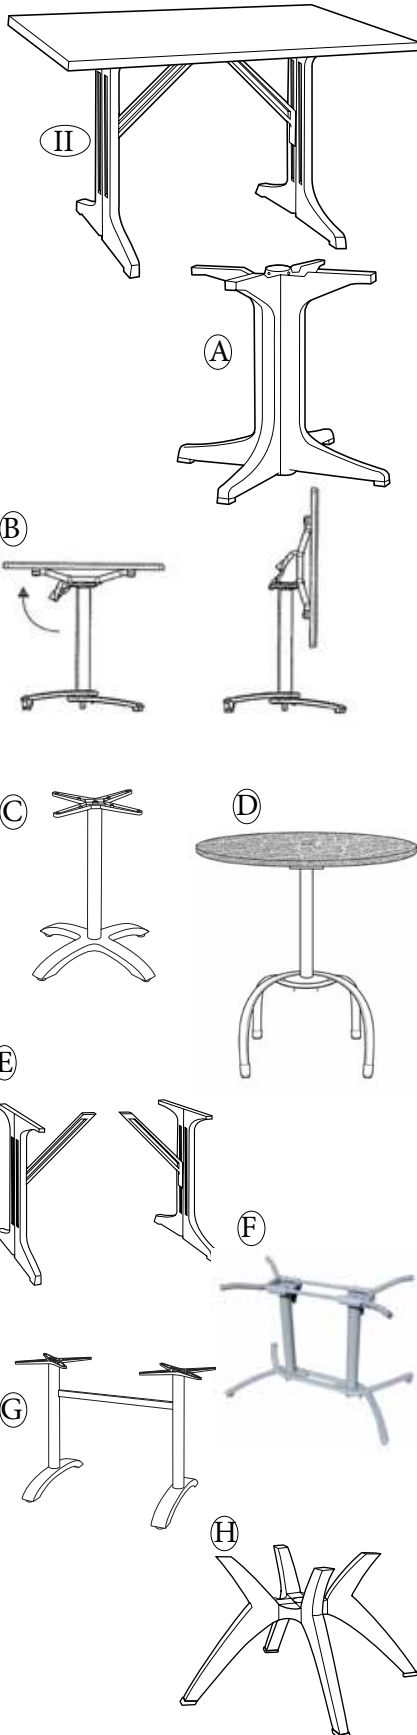

Key: AG - Amazon Green GG - Granite Green
AO - Aged Oak SG - Silver Gray
BK - Black TS - Tokyo Stone
BX - Bordeaux WD - Teakwood
BZ - Bronze Mist WH - White
CH - Charcoal WI - Wicker

^{CH}Made in China
^GMade in Germany